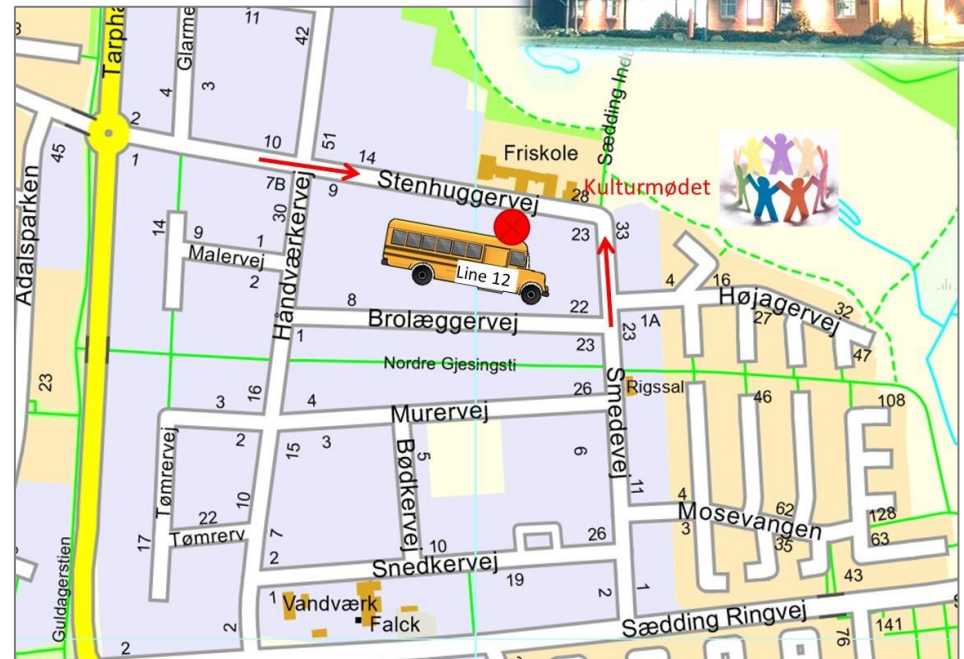

If you want more information or need a ride, please contact:

- Mette and David, phone 61 63 54 93

In February 2019, the Culture Meeting will take place

Friday the 8th, at 5:30 pm

Organizer: *The Culture Meeting Committee,
Lutheran Mission, Esbjerg*

Website: www.lm-esbjerg.dk

How do I find Stenhuggervej 28?

Stenhuggervej 28 is located in the north of Esbjerg.

From Sædding Ringvej follow Smedevej until the end of the road where it turns into Stenhuggervej.

From Tarphagevej you can go directly into Stenhuggervej.

If you go by bus, city bus line 12 is a possibility - get off at the stop in Stenhuggervej.

Click here to see the timetable of the bus:

https://www.sydtrafik.dk/Files/-sydtrafik2013/Køreplaner/010718/1712_010718.pdf